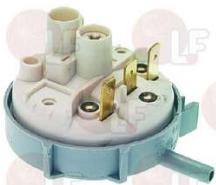

Pressure switches

3320020 PRESSURE SWITCH 110/60 mm 250V 16A

1 level
operating temperature 85°C
for DISHWASHER